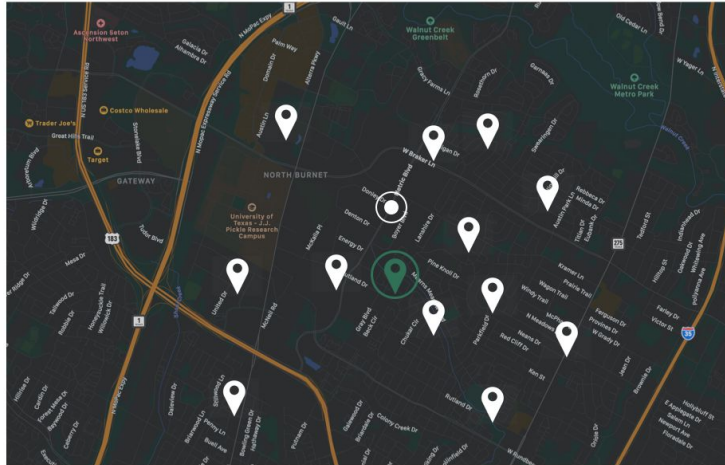

Adam
Sees

Map set to a default location
Text input for entering in a location
Pins representing requests
Request list with requests near the entered address
Filters that filter the pins on the map by status and category

Adam
Does

Enters a location into the text inputs
Clicks locate

Map reorients around entered map location
Request list changes to requests near the entered map location

Clicks on pins nearest the requests to see if they match his query
Doesn't see anything that matches the dog he is looking for
Clicks "submit request"

Nearby Requests

- Junked/Abandoned Vehicle** 1232 Braker Ln open
This vehicle has been here for weeks.
- Grass/Weeds Over 12" Tall** 3344 Pinner Dr open
Bushes blocking sidewalk.
- Grass/Weeds Over 12" Tall** 1515 Roadie Rd open
Tree/bush in the median needs trimming. Visibility is impaired for NB traffic turning onto Gray Blvd.
- Junked/Abandoned Vehicle** 5001 Rutland Dr open
Obstructing Traffic.
- Loose Dog** 9114 White Run Rd open
Large orange hound on the loose.

Request List

Open Status Filter View

austin 3-1-1

request view

submit request

Address:

open

closed