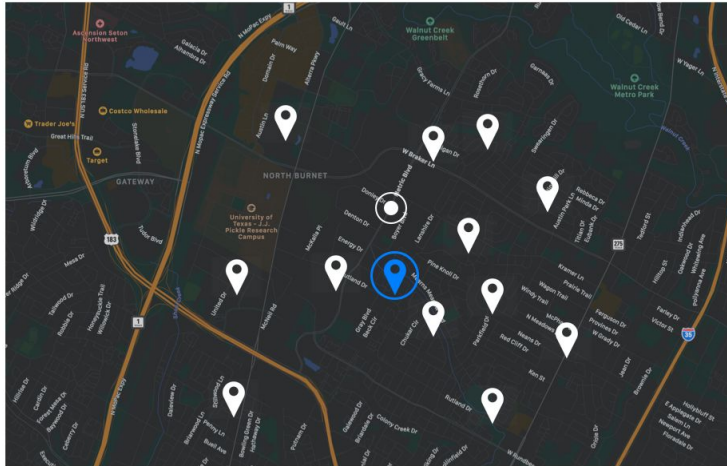

Large orange hound on the loose.

Closed Status Filter View

austin 3-1-1

request view

submit request

Address:

<input checked="" type="button" value="all"/>	found animal - keep	other	sign - new
community engagement project	found dog (confined) pick up	park graffiti removal	sign - parking maintenance
construction items in a ROW	graffiti removal	park grounds maintenance	sign - traffic maintenance
dead animal collection	grass/weeds over 12" tall	pothole repair	street light issue
fireworks noise complaint	loose dog	school zone flasher - maintenance	street sweeping
flooding current (non-emergency)	loud commercial music	shared micromobility	water waste report
flooding past	junked/abandoned vehicle	sidewalk repair	wildfire prevention

Nearby Requests

Junked/Abandoned Vehicle
 1232 Braker Ln
 This vehicle has been here for weeks.

Grass/Weeds Over 12" Tall
 3344 Pinner Dr
 Bushes blocking sidewalk.

Grass/Weeds Over 12" Tall
 1515 Roadie Rd
 Tree/bush in the median needs trimming. Visibility is impaired for NB traffic turning onto Gray Blvd.

Junked/Abandoned Vehicle
 5001 Rutland Dr
 Obstructing Traffic.

Loose Dog
 9114 White Run Rd
 Large orange hound on the loose.