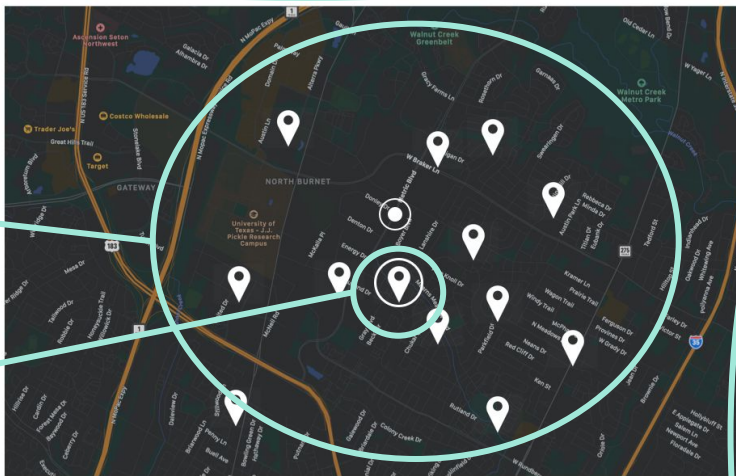

9114 White Run Rd

Large orange hound on the loose.

Austin 311 Workflow - Checking Nearby Requests

Adam noticed a loose dog on his way home and would like to if anyone has reported or picked it up. He has opened 311.austintexas.gov to look.

Adam
Sees

Map set to a default location
Text input for entering in a location
Pins representing requests
Request list with requests near the entered address
Filters that filter the pins on the map by status and category

Adam
Does

Enters a location into the text inputs
Clicks locate

Map reorients around entered map location
Request list changes to requests near the entered map location

Clicks on pins nearest the requests to see if they match his query
Doesn't see anything that matches the dog he is looking for
Clicks "submit request"

Text Input for address

Address: 6112 Metric Blvd locate

Nearby Requests

Selected Requests

Status Filter

open closed

Category Filters

- all
- community engagement project
- construction items in a ROW
- dead animal collection
- fireworks noise complaint
- flooded current (non-emergency)
- flooded past
- found animal - keep
- found dog (confined) pick up
- graffiti removal
- grass/weeds over 12" tall
- loose dog
- loud commercial music
- junked/abandoned vehicle
- other
- park graffiti removal
- park grounds maintenance
- pothole repair
- school zone flasher - maintenance
- shared micromobility
- sidewalk repair
- sign - new
- sign - parking maintenance
- sign - traffic maintenance
- street light issue
- street sweeping
- water waste report
- wildfire prevention